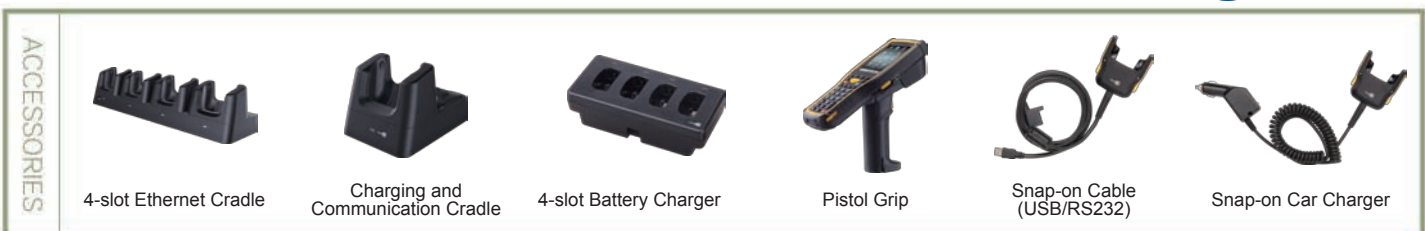

HEADQUARTERS
CipherLab Co., Ltd.
12F, 333 Dunhua S. Rd., Sec.2
Taipei, Taiwan 10669
Tel +886 2 8647 1166
Fax +886 2 8732 3300
www.cipherlab.com

CipherLab Electronics Trading
(Shanghai) Co., Ltd.
J Room, 4F, No.728 West Yan'an Rd.
Changning District, Shanghai
China 200050
Tel +86 21 3368 0288
Toll Free +86 400 920 0285
Fax +86 21 3368 0286

CipherLab USA Inc.
2552 Summit Ave.
Plano, Texas USA 75074
Tel +1 469 241 9779
Toll Free 888 300 9779
Fax +1 469 241 0697

CipherLab GmbH
Gießerallee 21
47877 Willich
Germany
Tel +49 2154 89777 20
Fax +49 2154 89777 32